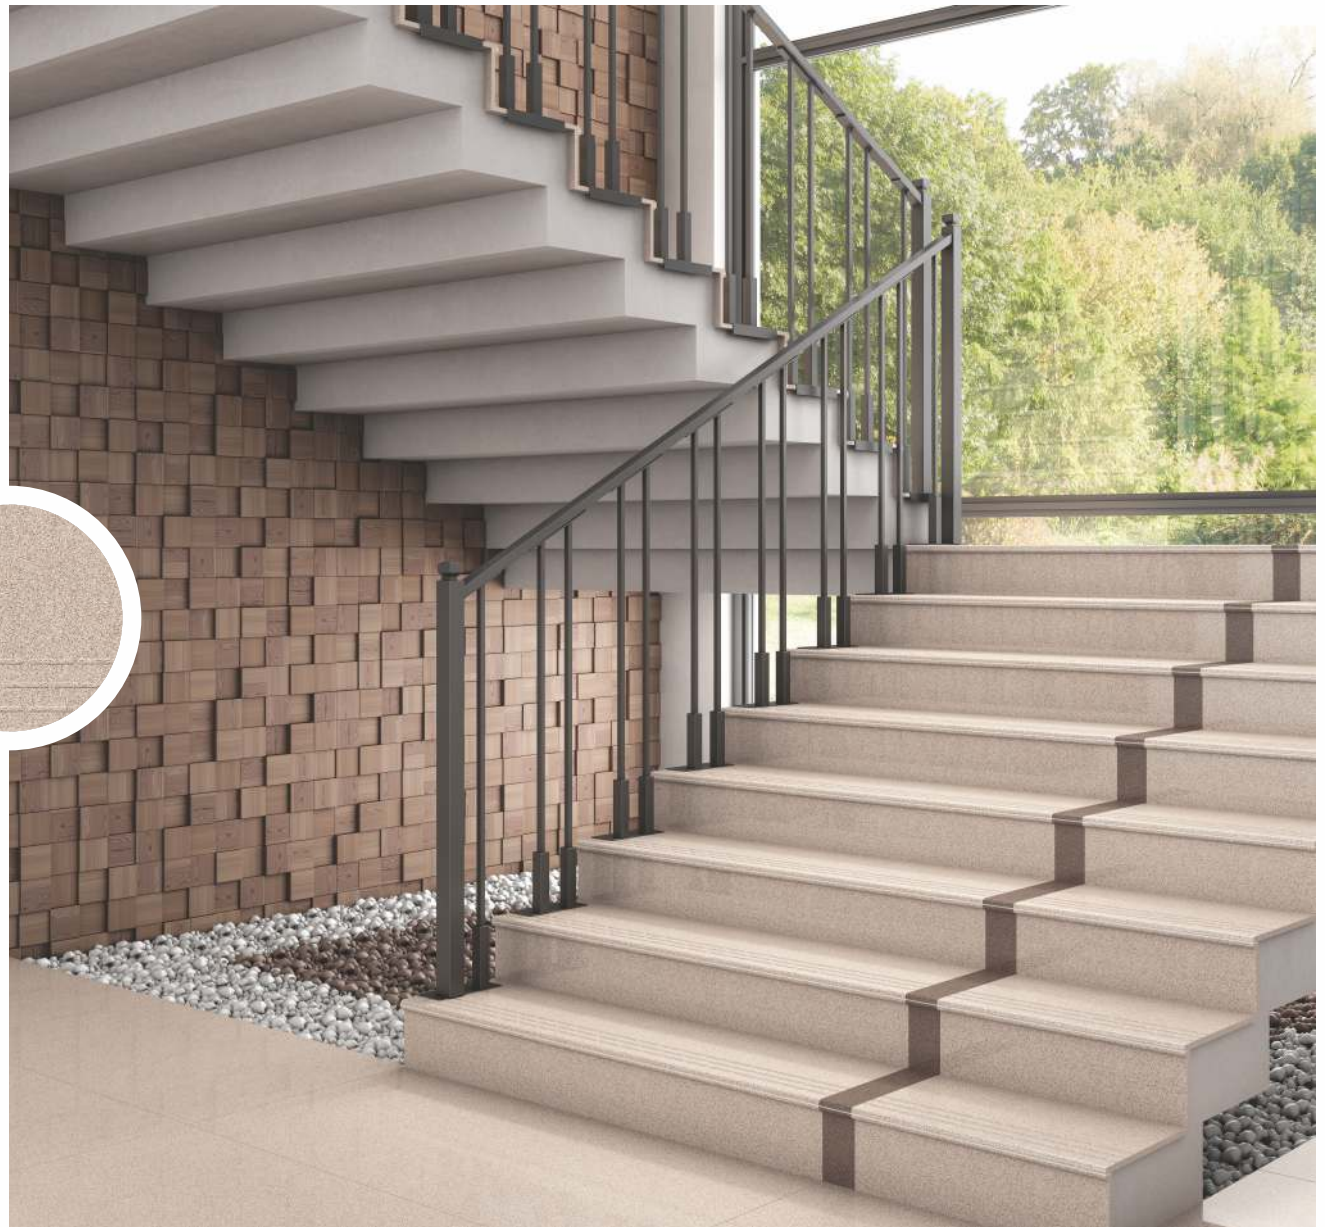

RISER

200x1200mm