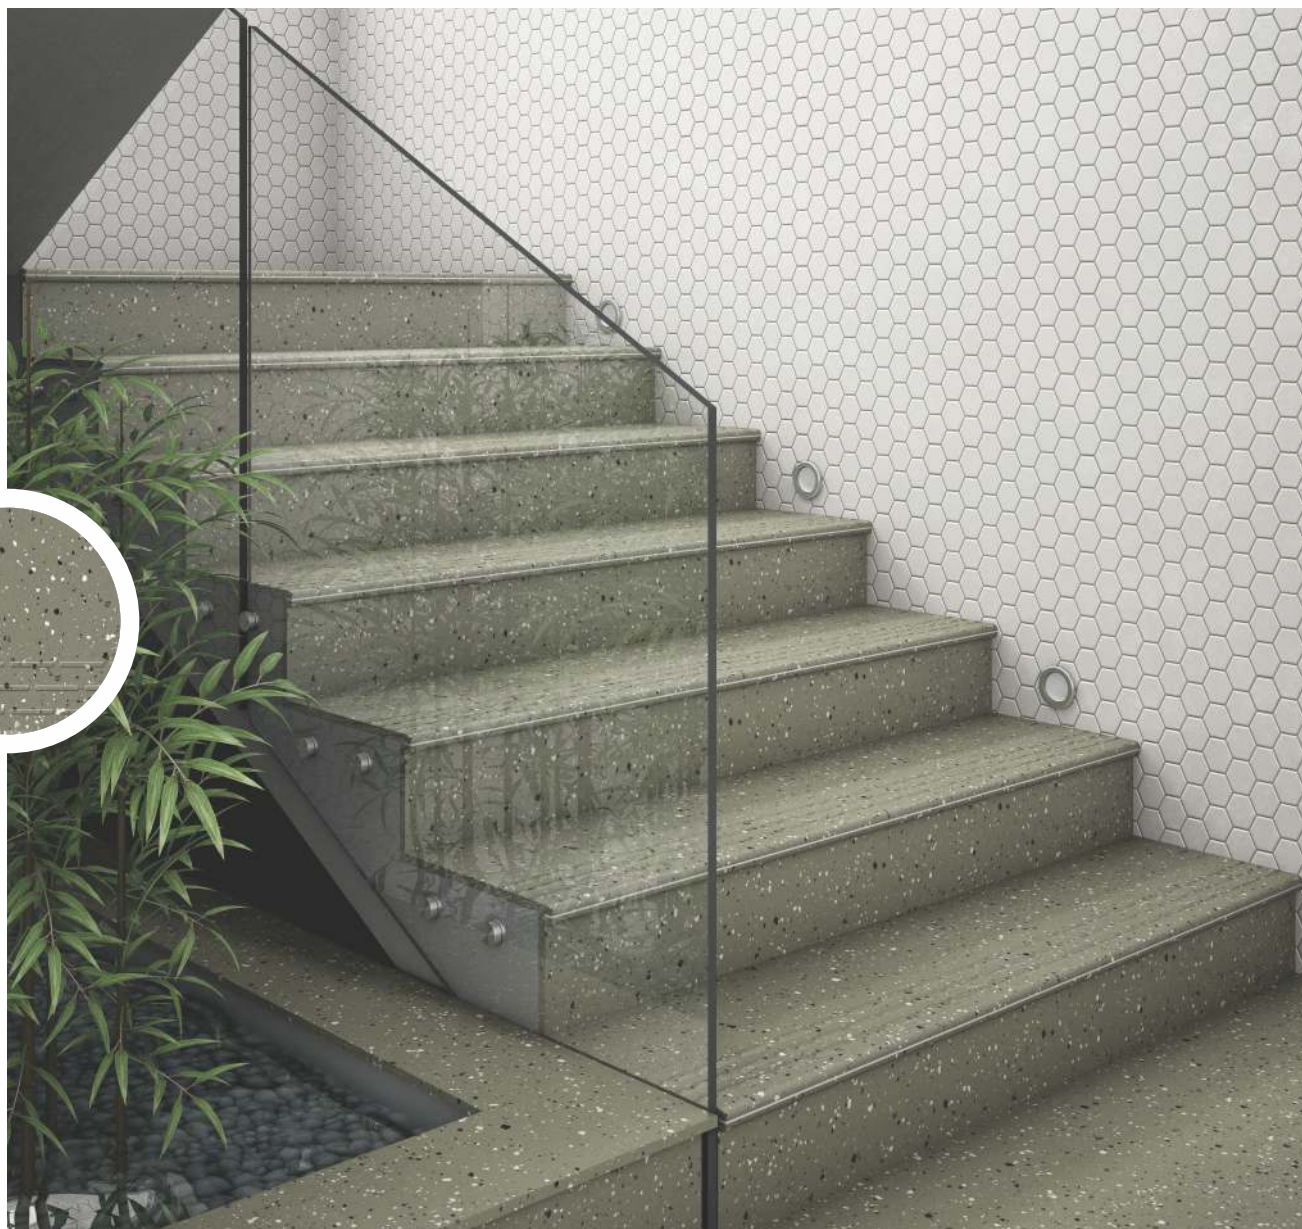

RISER

200x1200mm